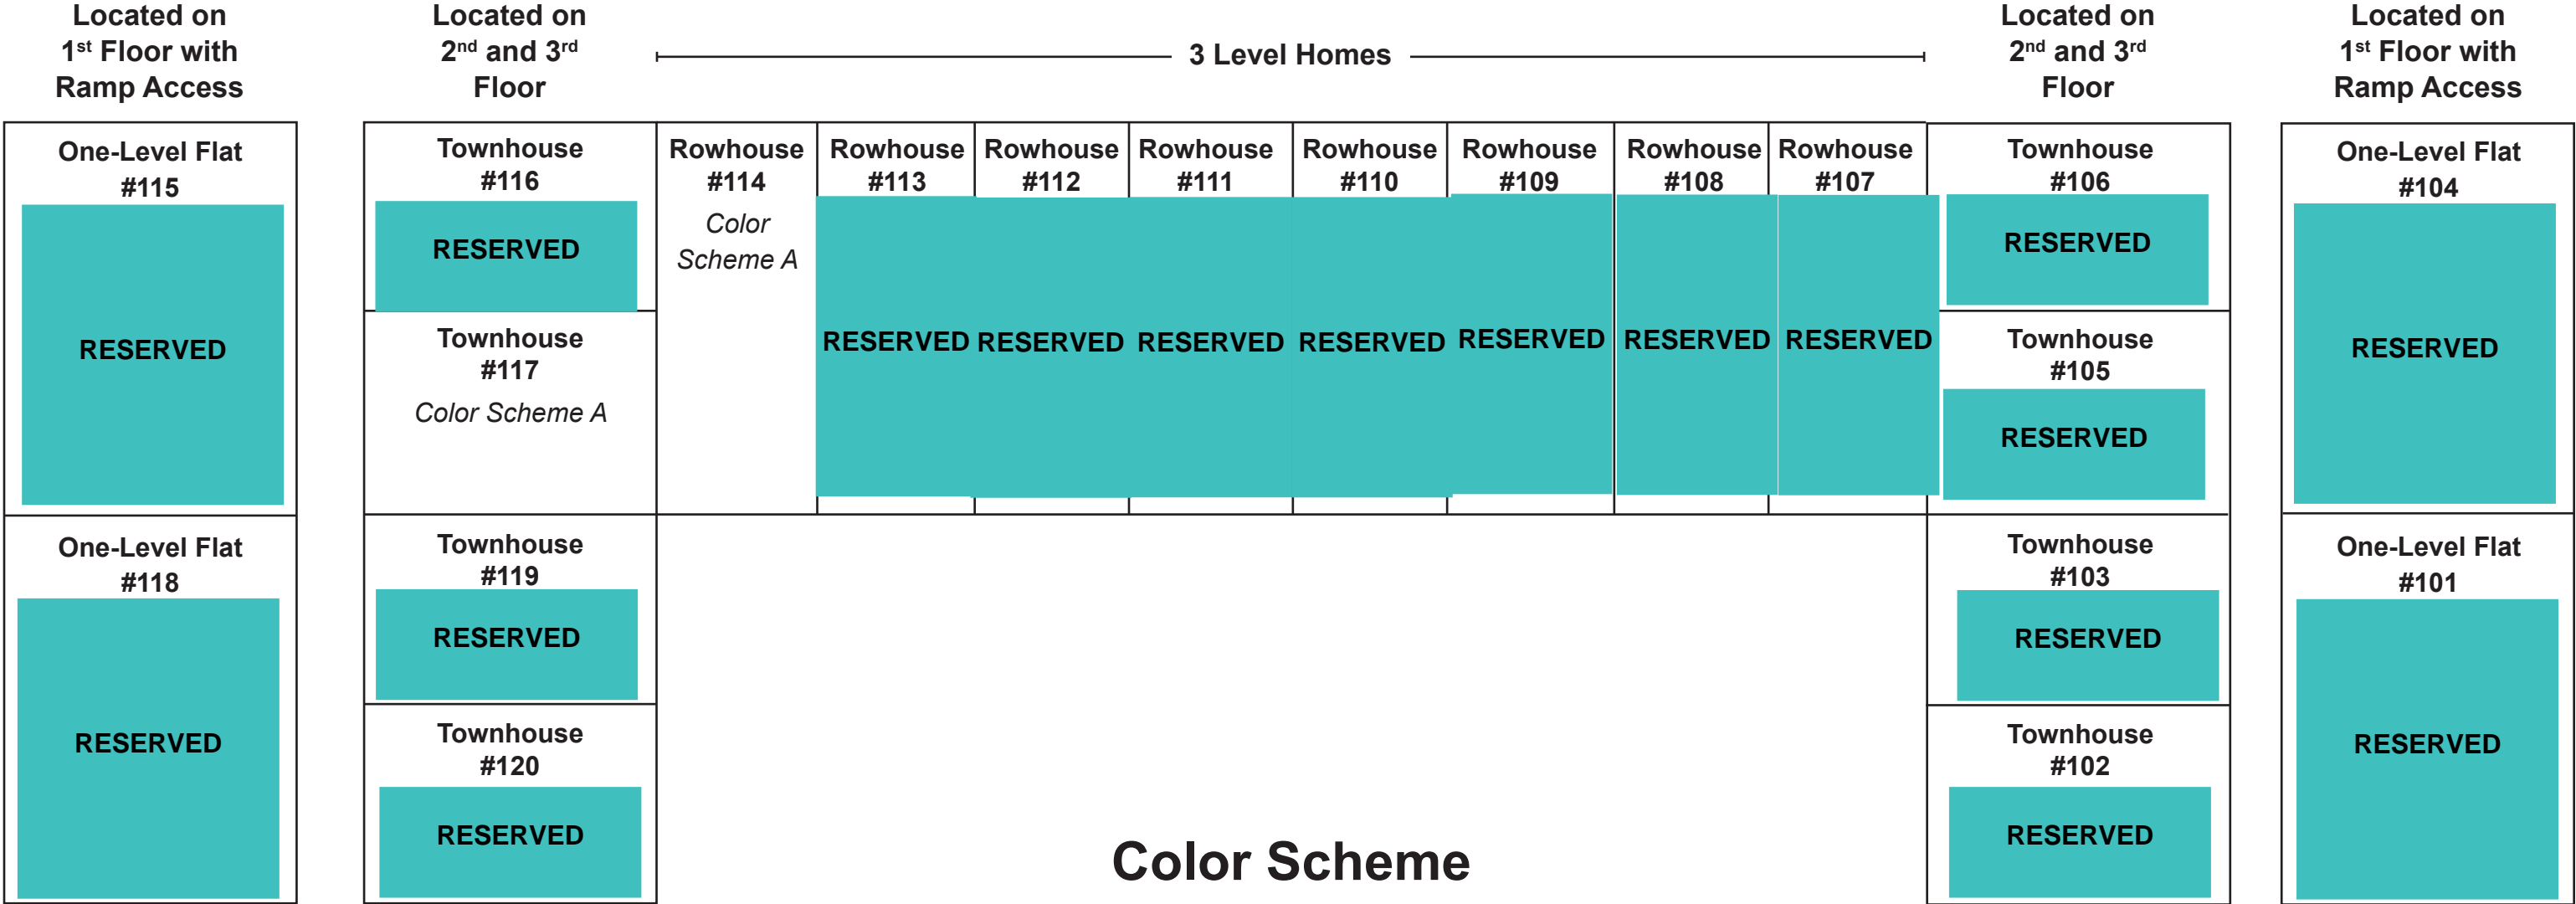

# Butternut Grove Condominiums Home Selection

## Color Scheme

*Kitchen Cabinet, Countertop & Flooring Color Choices*

	COLOR SCHEME A		COLOR SCHEME B		COLOR SCHEME C	
<b>COUNTERTOP</b>	Perlotto Granite 3522-46		Butterum Granite 7732-46		Italian White 4954K-22	
<b>KITCHEN CABINET</b>	Natural Veneer		Auburn Veneer		Slate Veneer	
<b>KITCHEN FLOORING</b>	Chestnut Ridge		Pecan Flame		Milled Oak	